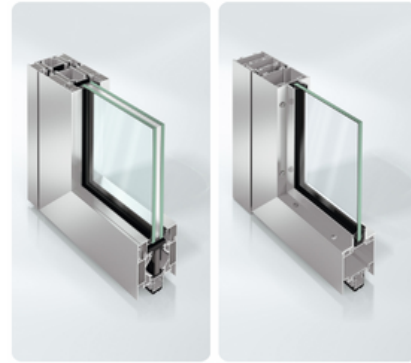

TECHNICAL BULLETIN

2023 05

MORE aluminium solutions available from Pyroguard with Schüco doors and partitions!

SCHÜCO

Following the completion of an extensive test programme with Schüco, we are excited to share that we now have a wider range of Pyroguard solutions for aluminium doors and partitions.

Featuring the Schüco ADS 80 framing system, we can now provide you with a range of certified aluminium solutions that meet EW30, EI30 and EI60 ratings.

Authorised and approved by Warringtonfire, UK and Efectis, France the range covers the following scope:

Frame: Schüco's ADS 80 FR 60 is a highly-stable, proven profile that consists of 5-chamber profiles with a construction depth of 80 mm.

For further information or to discuss how we can help you with your next project, please contact us.